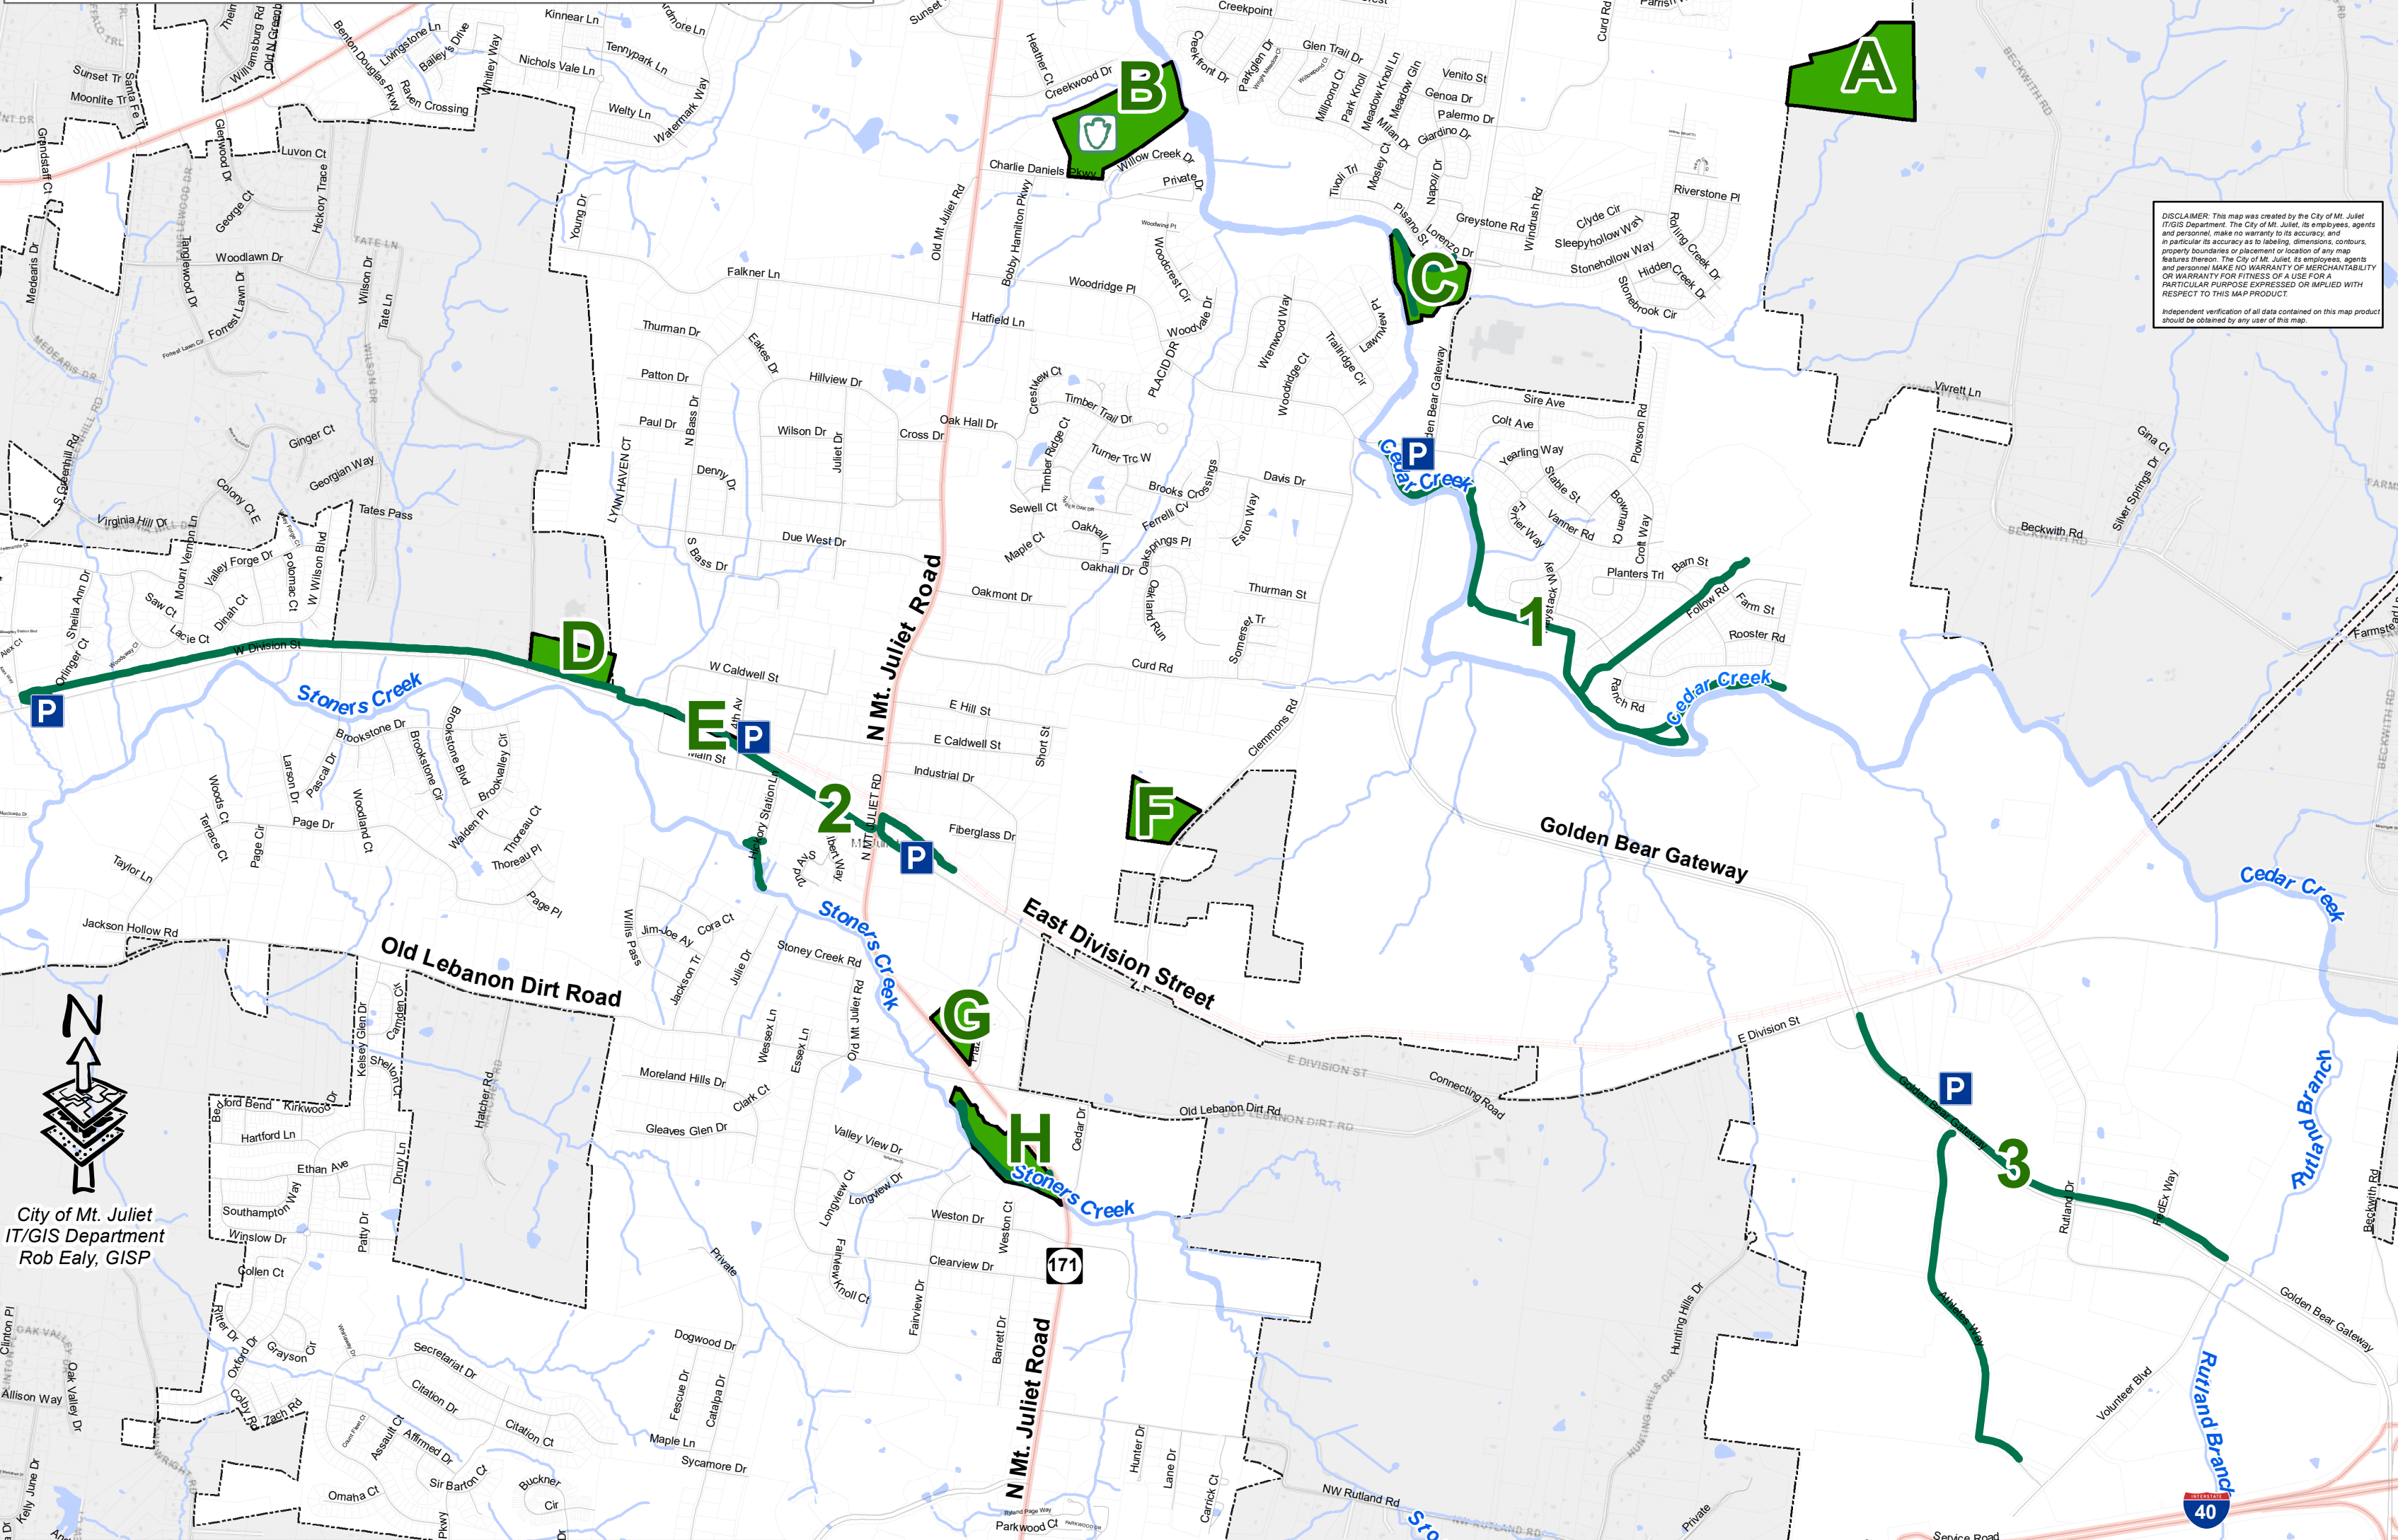

City of Mt. Juliet Parks and Greenways Map

City of Mt. Juliet
IT/GIS Department
Rob Ealy, GISP

Parks

	Restrooms	Playground	Athletic Fields	Community Center	Frisbee Golf	Open Fields	Volleyball	Greenway Access
A Tomlinson Park								
B Charlie Daniels Park	X	X	X	X	X	X	X	
C Mt. Juliet Soccer Park			X					X
D Hamilton-Denson Park								
E Eagle Park								X
F Ethan Page Park					X			
G Jones Family Park					X	X	X	
H Robinson Park								X
I Mundy Park	X	X	X		X	X		
J S. Mt. Juliet Bark Park	X						X	

Greenways

1. Cedar Creek Greenway
2. Town Center Trail
3. Golden Bear Multi-Use Trail
4. Providence Greenway

P Greenway Parking

Park Office
1075 Charlie Daniels Pkwy.
Mt. Juliet, TN 37122
Phone: 615-754-2552
www.mjparksandrec.org

Mundy Facility Center:
300 Mundy Memorial Drive
Mt. Juliet, TN 37122